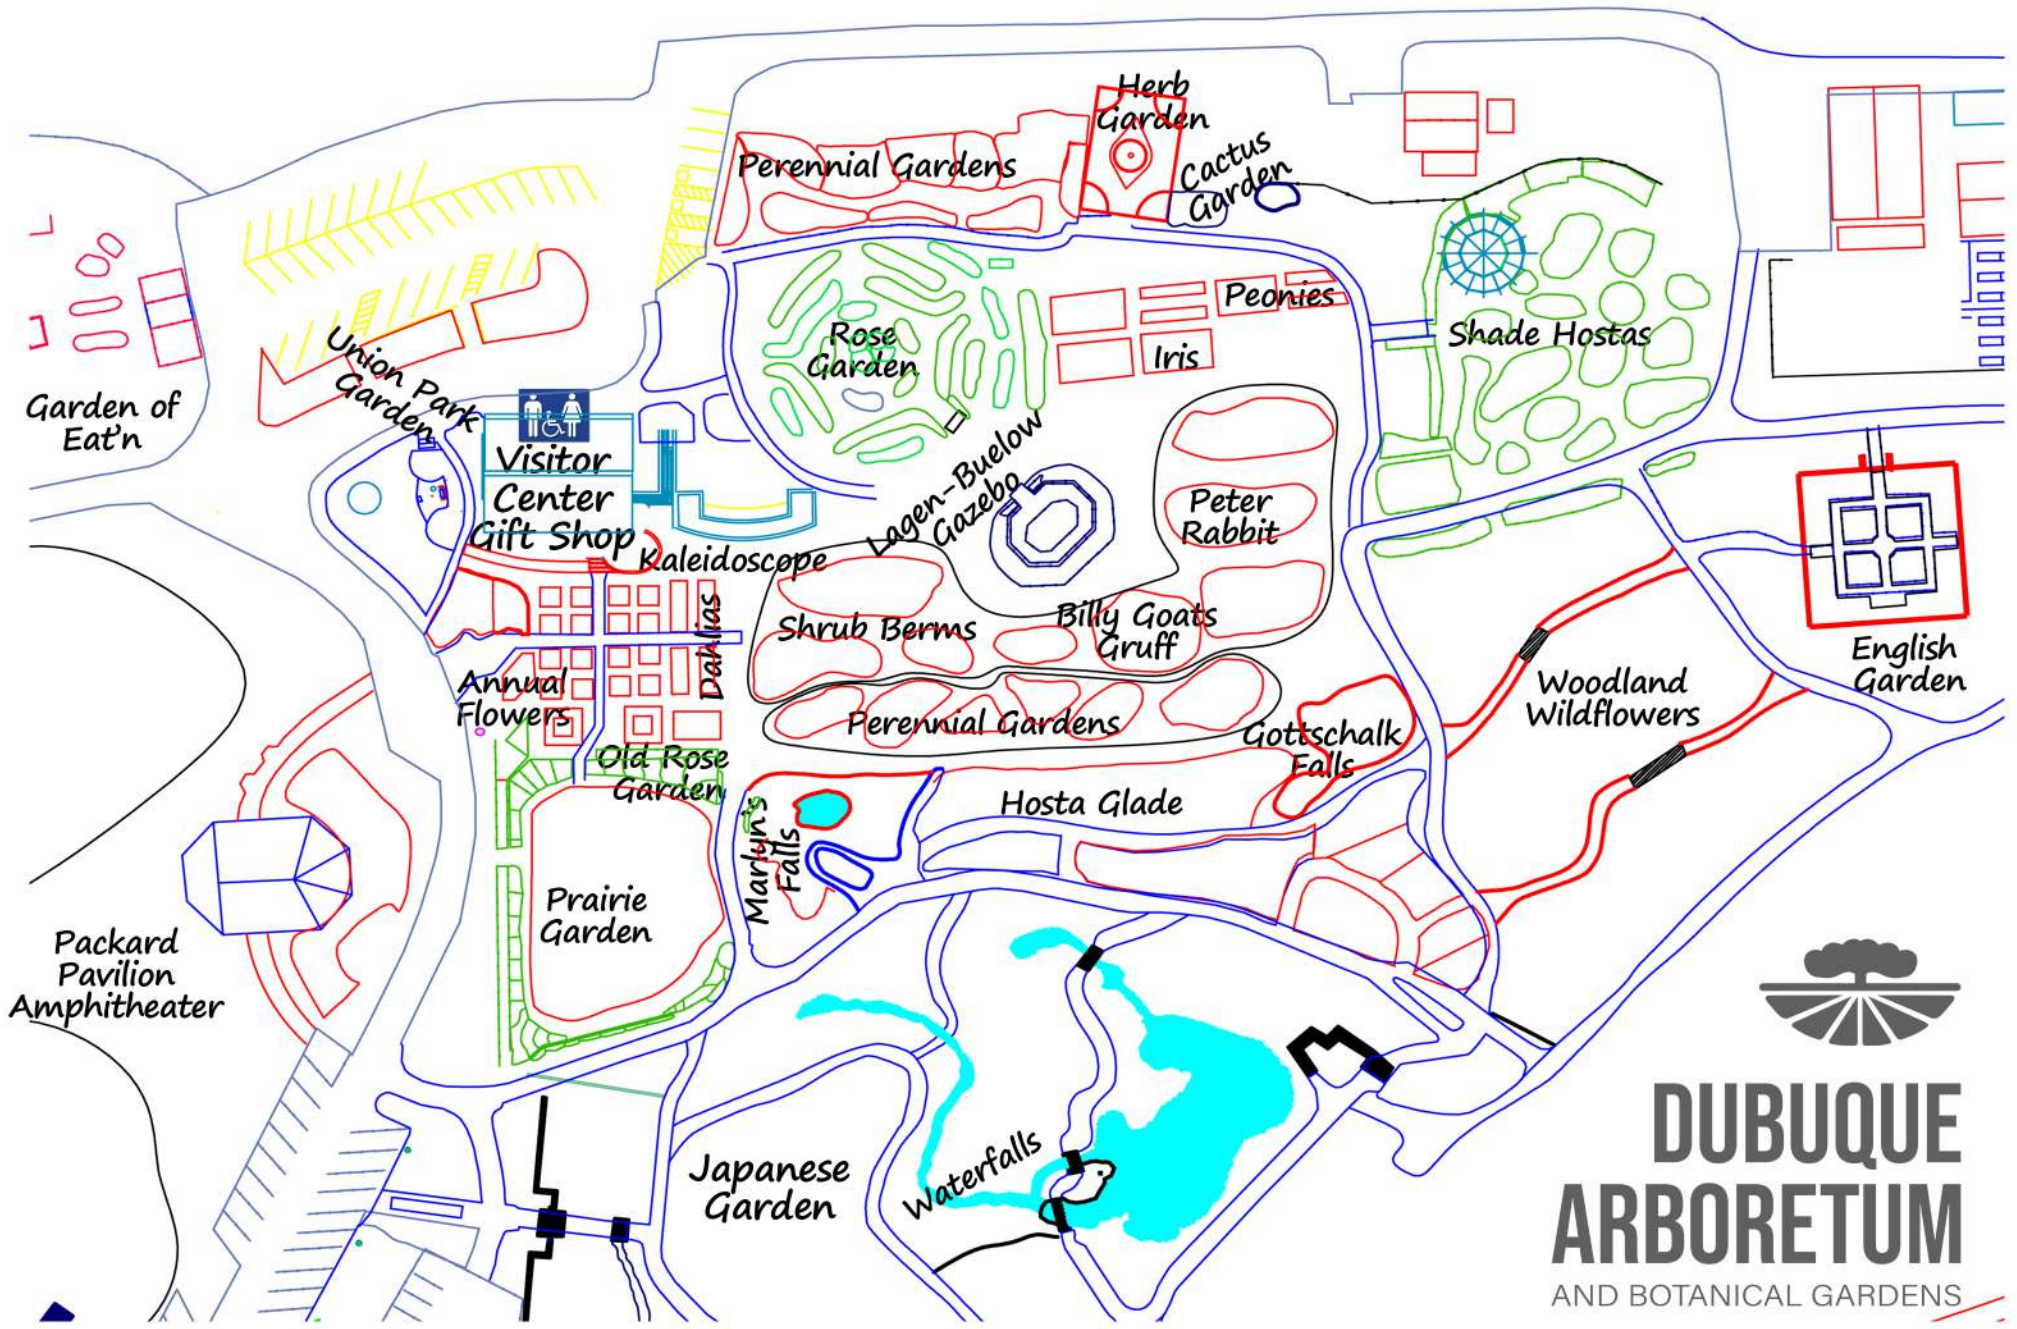

A	Visitor Center Gift Shop
B	Garden of Eat'n
C	Lions Club Playground
D	Whispering Pines
E	Rhododendrons
F	Lilacs
G	Magnolias
H	Mozena Dwarf Conifers
I	Hermesen Dwarf Conifers
J	Walter Dwarf Conifers
K	All Veterans Memorial
L	Maples and Other Trees
M	Crab Apple Trees
N	Packard Pavilion Amphitheater
O	Oak Trees
P	Hydrangeas
Q	Japanese Garden
R	Lagen-Buelow Gazebo
S	Legacy Tree Trail and Storybook Walk
T	Legacy Trees

DUBUQUE ARBORETUM AND BOTANICAL GARDENS

Please see
back page
for more
details.

DUBUQUE
ARBORETUM
AND BOTANICAL GARDENS